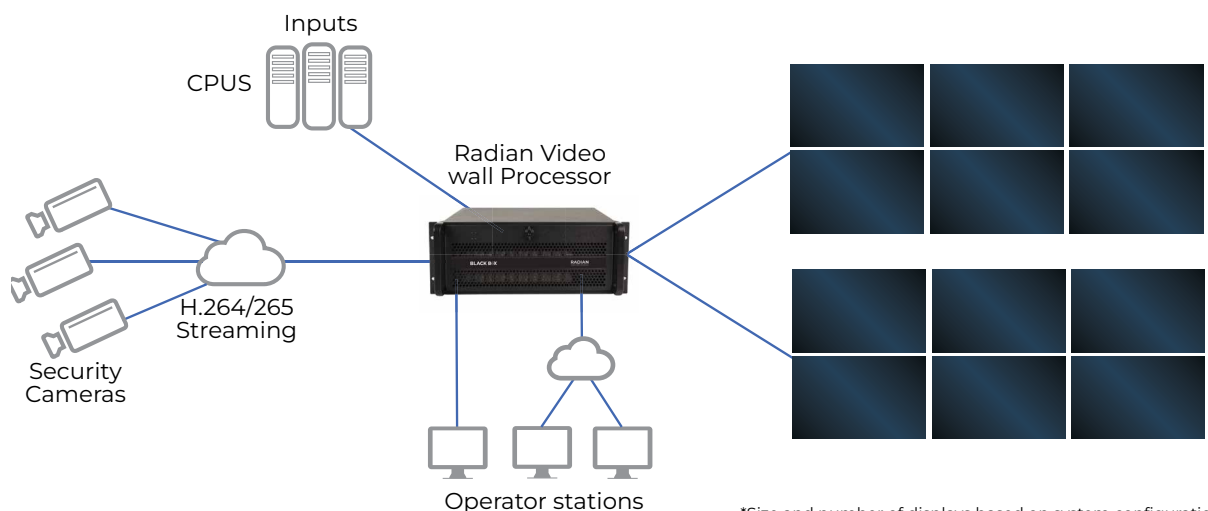

### Video Wall Management Software

Full control of streams, captures, and local content displayed on one or more walls via intuitive GUI

\*Size and number of displays based on system configuration

**Select a Radian Chassis**